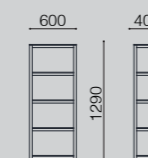

Well harmonized with maximum advantage based on the processing method of wood. Especially the structure, the texture of the grain and the harmony of colors

Round Series

ROUND SOFA
 DESCRIPTION / sofa
 MATERIAL / fabric, wood
 DIMENSIONS / L2100 X D1040 X H980(SH420)
 COLOR /
 order production

ROUND CABINET
 DESCRIPTION / cabinet
 MATERIAL / plywood, ash
 DIMENSIONS / L1800 X D400 X H530
 COLOR /

ROUND SOFA TABLE
 DESCRIPTION / sofa table
 MATERIAL / plywood, ash
 DIMENSIONS / L1200 X D600 X H400
 COLOR /

ROUND DINING TABLE 1400
 DESCRIPTION / dining table 1400
 MATERIAL / plywood, ash
 DIMENSIONS / L1400 X D800 X H750
 COLOR /

ROUND DINING TABLE 1800
 DESCRIPTION / dining table 1800
 MATERIAL / plywood, ash
 DIMENSIONS / L1800 X D800 X H750
 COLOR /

ROUND SHELF
 DESCRIPTION / shelf
 MATERIAL / plywood, ash
 DIMENSIONS / L600 X D400 X H1230
 COLOR /

ROUND ARM CHAIR
 DESCRIPTION / arm chair
 MATERIAL / fabric, wood
 DIMENSIONS / L510 X D460 X H800
 COLOR /
 body seat