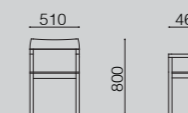

Well harmonized with maximum advantage based on the processing method of wood. Especially the structure, the texture of the grain and the harmony of colors

Round Series

ROUND SOFA
 DESCRIPTION / sofa
 MATERIAL / fabric, wood
 DIMENSIONS / L2100 X D1040 X H980(SH420)
 COLOR /
 order production

ROUND CABINET
 DESCRIPTION / cabinet
 MATERIAL / plywood, ash
 DIMENSIONS / L1800 X D400 X H530
 COLOR /

ROUND SOFA TABLE
 DESCRIPTION / sofa table
 MATERIAL / plywood, ash
 DIMENSIONS / L1200 X D600 X H400
 COLOR /

ROUND DINING TABLE 1400
 DESCRIPTION / dining table 1400
 MATERIAL / plywood, ash
 DIMENSIONS / L1400 X D800 X H750
 COLOR /

ROUND DINING TABLE 1800
 DESCRIPTION / dining table 1800
 MATERIAL / plywood, ash
 DIMENSIONS / L1800 X D800 X H750
 COLOR /

ROUND SHELF
 DESCRIPTION / shelf
 MATERIAL / plywood, ash
 DIMENSIONS / L600 X D400 X H1230
 COLOR /

ROUND ARM CHAIR
 DESCRIPTION / arm chair
 MATERIAL / fabric, wood
 DIMENSIONS / L510 X D460 X H800
 COLOR /
 body seat