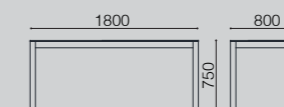

Well harmonized with maximum advantage based on the processing method of wood. Especially the structure, the texture of the grain and the harmony of colors

Round Series

ROUND SOFA
 DESCRIPTION / sofa
 MATERIAL / fabric, wood
 DIMENSIONS / L2100 X D1040 X H980(SH420)
 COLOR /
 order production

ROUND CABINET
 DESCRIPTION / cabinet
 MATERIAL / plywood, ash
 DIMENSIONS / L1800 X D400 X H530
 COLOR /

ROUND SOFA TABLE
 DESCRIPTION / sofa table
 MATERIAL / plywood, ash
 DIMENSIONS / L1200 X D600 X H400
 COLOR /

ROUND DINING TABLE 1400
 DESCRIPTION / dining table 1400
 MATERIAL / plywood, ash
 DIMENSIONS / L1400 X D800 X H750
 COLOR /

ROUND DINING TABLE 1800
 DESCRIPTION / dining table 1800
 MATERIAL / plywood, ash
 DIMENSIONS / L1800 X D800 X H750
 COLOR /

ROUND SHELF
 DESCRIPTION / shelf
 MATERIAL / plywood, ash
 DIMENSIONS / L600 X D400 X H1230
 COLOR /

ROUND ARM CHAIR
 DESCRIPTION / arm chair
 MATERIAL / fabric, wood
 DIMENSIONS / L510 X D460 X H800
 COLOR /
 body seat