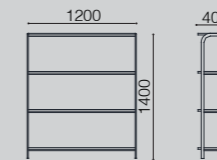

### REAL TABLE

DESCRIPTION / table  
 MATERIAL / eco board, steel  
 DIMENSIONS / L1600 X D800 X H750  
 COLOR /

### REAL SHELF 400

DESCRIPTION / shelf  
 MATERIAL / eco board, steel  
 DIMENSIONS / L1400 X D400 X H1400  
 COLOR /

### REAL SHELF 800

DESCRIPTION / shelf  
 MATERIAL / eco board, steel  
 DIMENSIONS / L800 X D400 X H1400  
 COLOR /

### REAL SHELF 1200

DESCRIPTION / shelf  
 MATERIAL / eco board, steel  
 DIMENSIONS / L1200 X D400 X H1400  
 COLOR /