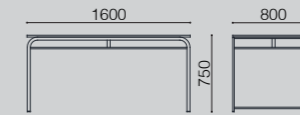

### REAL TABLE

DESCRIPTION / table  
 MATERIAL / eco board, steel  
 DIMENSIONS / L1600 X D800 X H750  
 COLOR /

### REAL SHELF 400

DESCRIPTION / shelf  
 MATERIAL / eco board, steel  
 DIMENSIONS / L1400 X D400 X H1400  
 COLOR /

### REAL STOOL

DESCRIPTION / stool  
 MATERIAL / eco board, steel  
 DIMENSIONS / L400 X D400 X H450  
 COLOR /

### REAL BENCH

DESCRIPTION / bench  
 MATERIAL / eco board, steel  
 DIMENSIONS / L1400 X D400 X H450  
 COLOR /